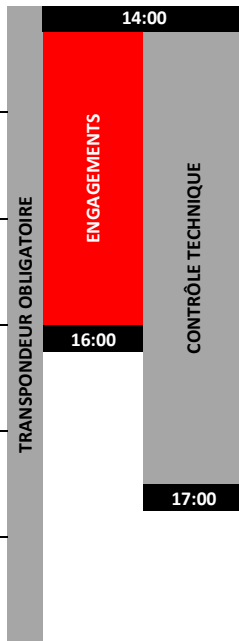

- 10:00 X30 Senior & X30 Master
- 10:10 KFS 150 Kg
- 10:20 Rotax Max & Rotax Master
- 10:30 KFS 160 Kg

- 10:40 X30 Senior & X30 Master
- 10:50 KFS 150 Kg
- 11:00 Rotax Max & Rotax Master
- 11:10 KFS 160 Kg

- 11:20 X30 Senior & X30 Master
- 11:30 KFS 150 Kg
- 11:40 Rotax Max & Rotax Master
- 11:50 KFS 160 Kg

PAUSE DEJEUNER - SILENCE MOTEUR

- 14:00 X30 Senior & X30 Master
- 14:10 KFS 150 Kg
- 14:20 Rotax Max & Rotax Master
- 14:30 KFS 160 Kg
- 14:40 X30 Senior & X30 Master
- 14:50 KFS 150 Kg
- 15:00 Rotax Max & Rotax Master
- 15:10 KFS 160 Kg
- 15:20 X30 Senior & X30 Master
- 15:30 KFS 150 Kg
- 15:40 Rotax Max & Rotax Master
- 15:50 KFS 160 Kg
- 16:00 X30 Senior & X30 Master
- 16:10 KFS 150 Kg
- 16:20 Rotax Max & Rotax Master
- 16:30 KFS 160 Kg
- 16:40 X30 Senior & X30 Master
- 16:50 KFS 150 Kg
- 17:00 Rotax Max & Rotax Master
- 17:10 KFS 160 Kg
- 17:20 X30 Senior & X30 Master
- 17:30 KFS 150 Kg
- 17:40 Rotax Max & Rotax Master
- 17:50 KFS 160 Kg